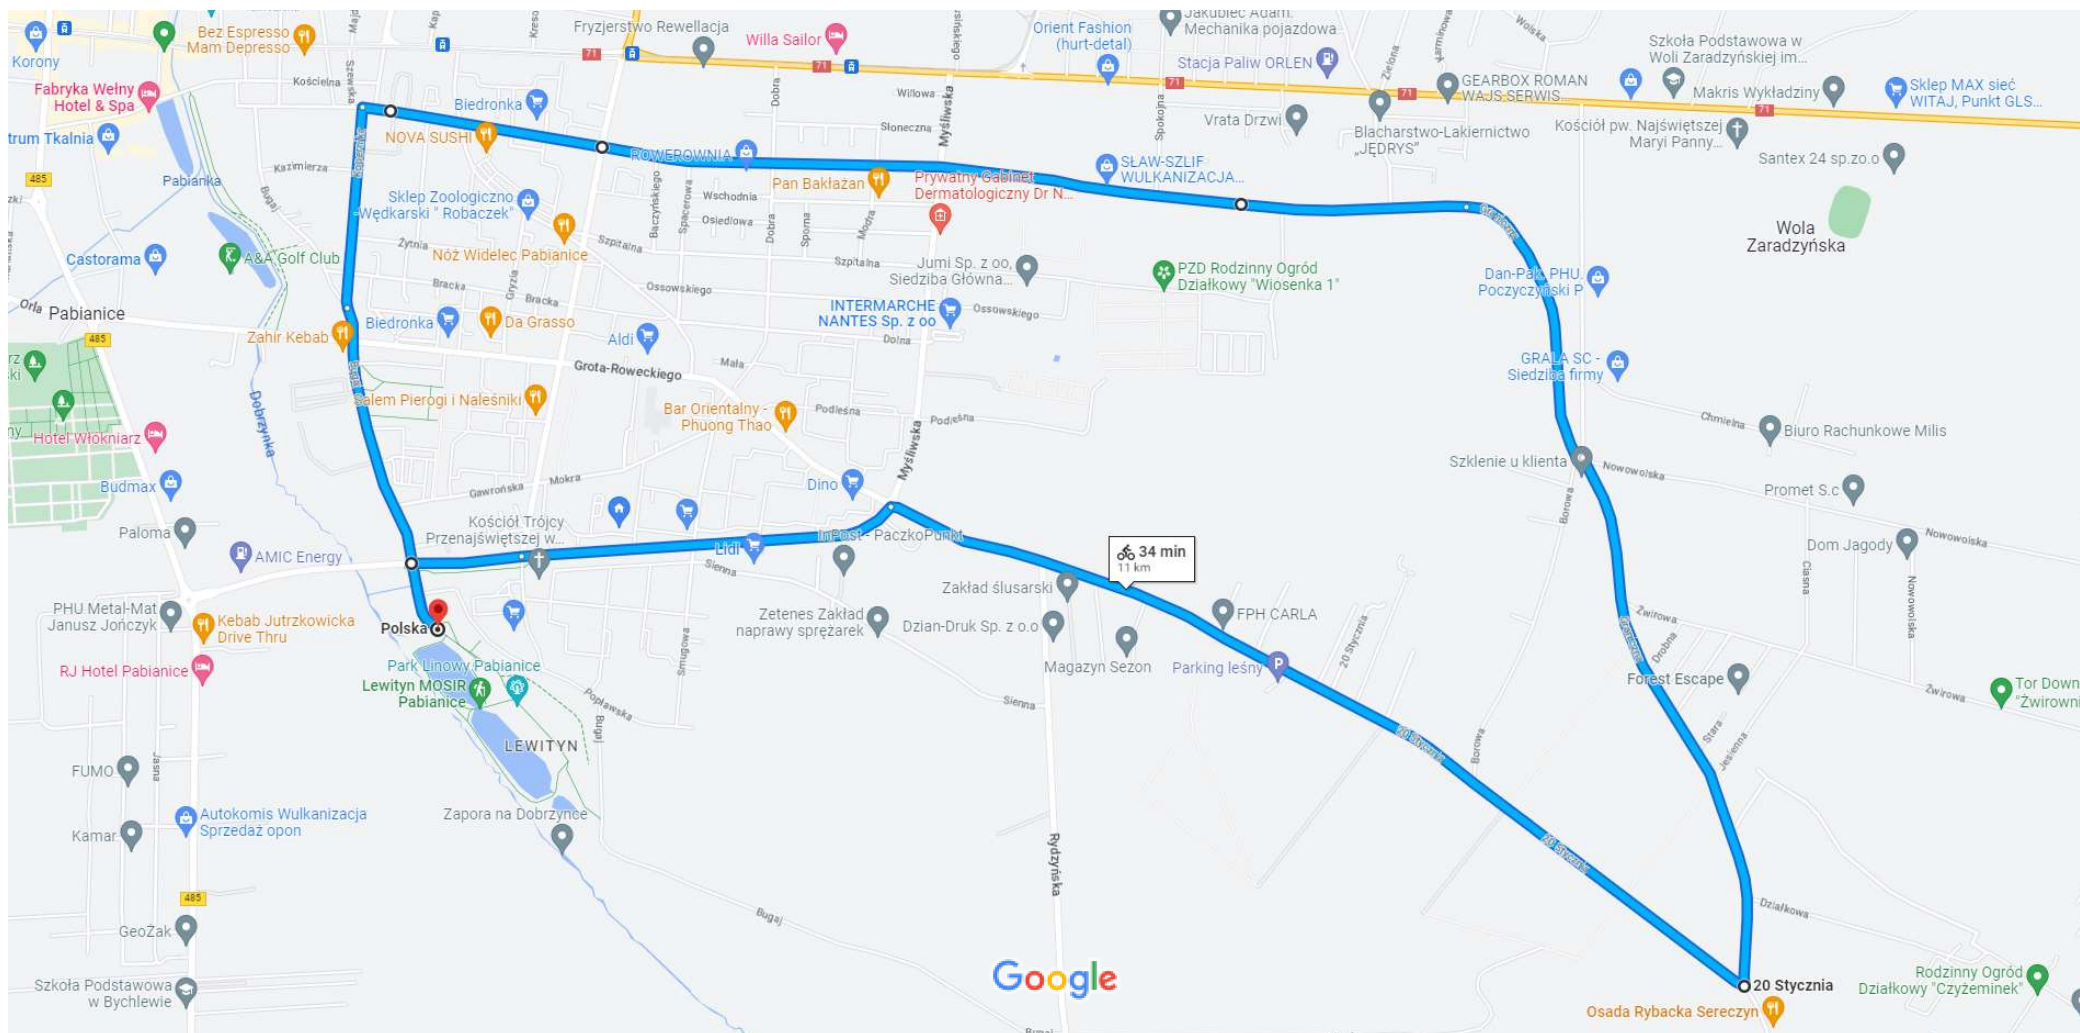

Lewityn, 95-200 Pabianice do Lewityn, 95-200 Pabianice

Rowerem 11,0 km, 34 min

Dane mapy ©2023 Google 200 m